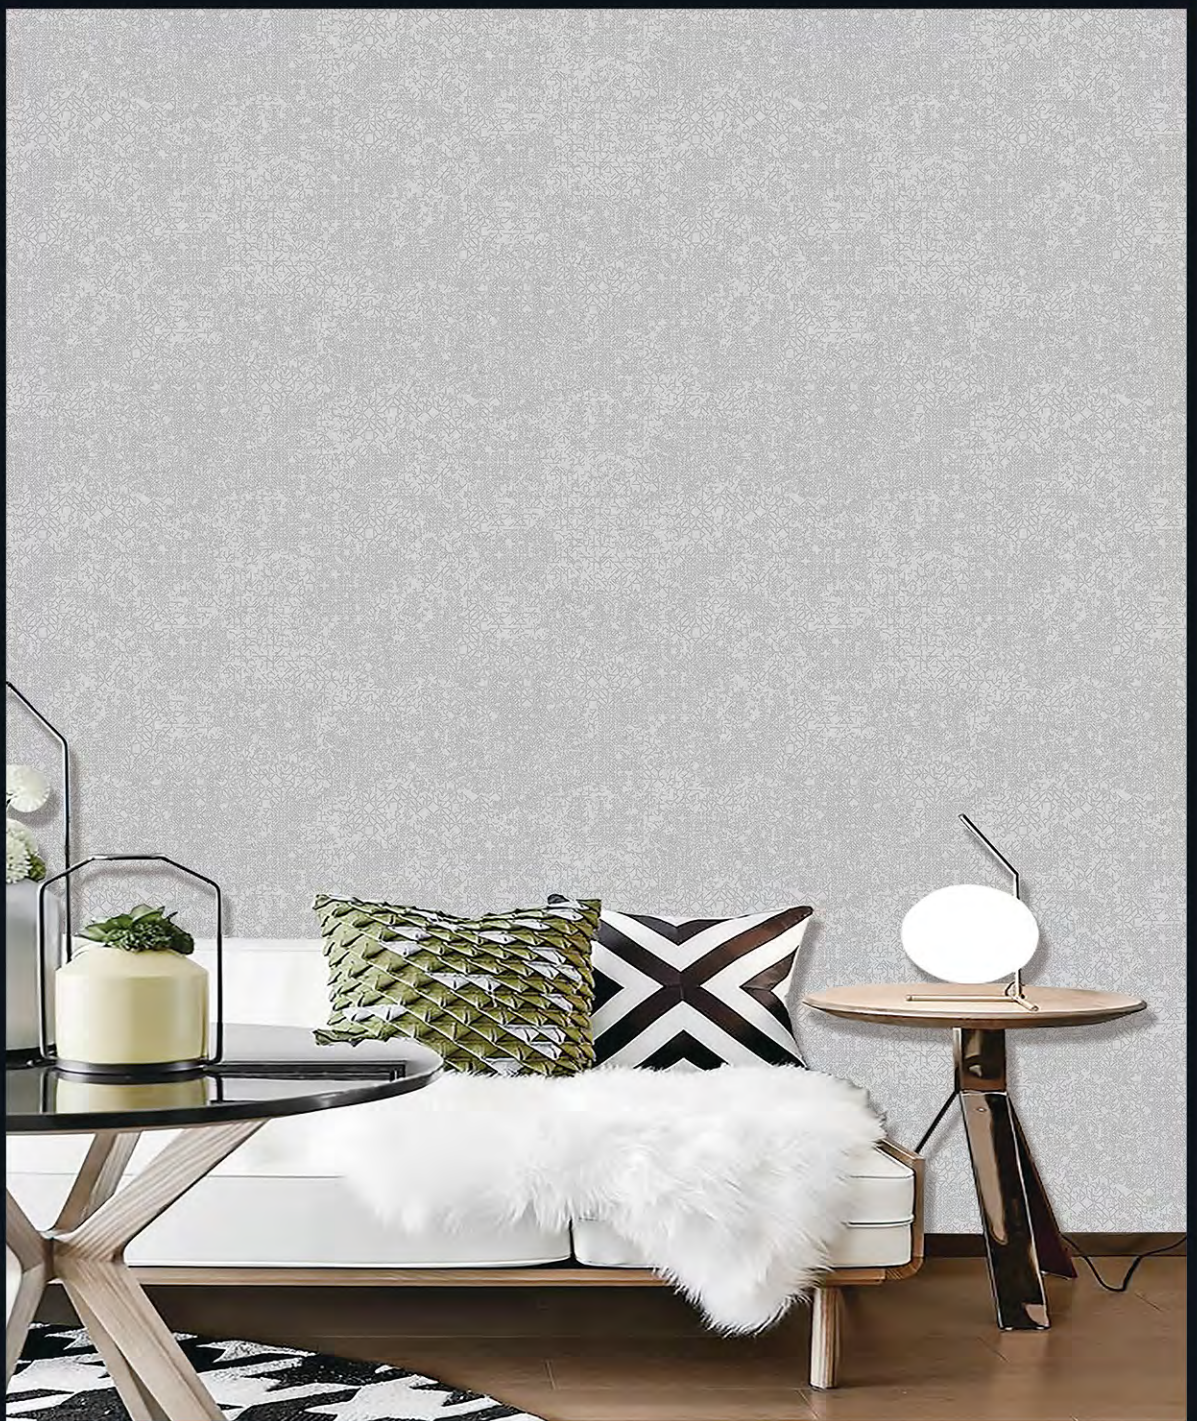

ELYSEE

WALLPAPER IS LIKE A WALL OF DRESS, LET WHOLE HOME FULL OF BE LIVELY AND VIVID EXPRESSION. ESPECIALLY PERSONALIZED AND HIGH-QUALITY RENOVATION, NEW WALLPAPER IN REALITY, DECORATIVE EFFECT AND PRACTICALITY, IS DIFFICULT TO ACHIEVE THE EFFECT OF INTERIOR WALL COATING.