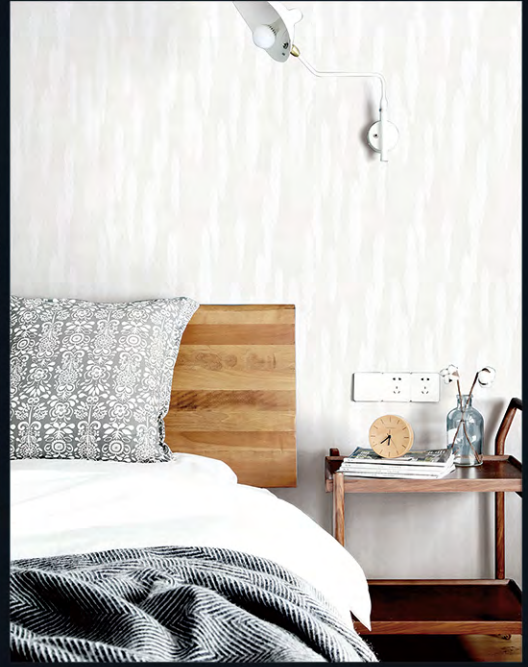

3151/P51

3152/P52

ELYSEE

WALLPAPER IS LIKE A WALL OF DRESS, LET WHOLE HOME FULL OF BE LIVELY AND VIVID EXPRESSION.
ESPECIALLY PERSONALIZED
AND HIGH-QUALITY RENOVATION, NEW WALLPAPER IN REALITY, DECORATIVE EFFECT AND PRACTICALITY,
IS DIFFICULT TO ACHIEVE THE EFFECT OF INTERIOR WALL COATING.