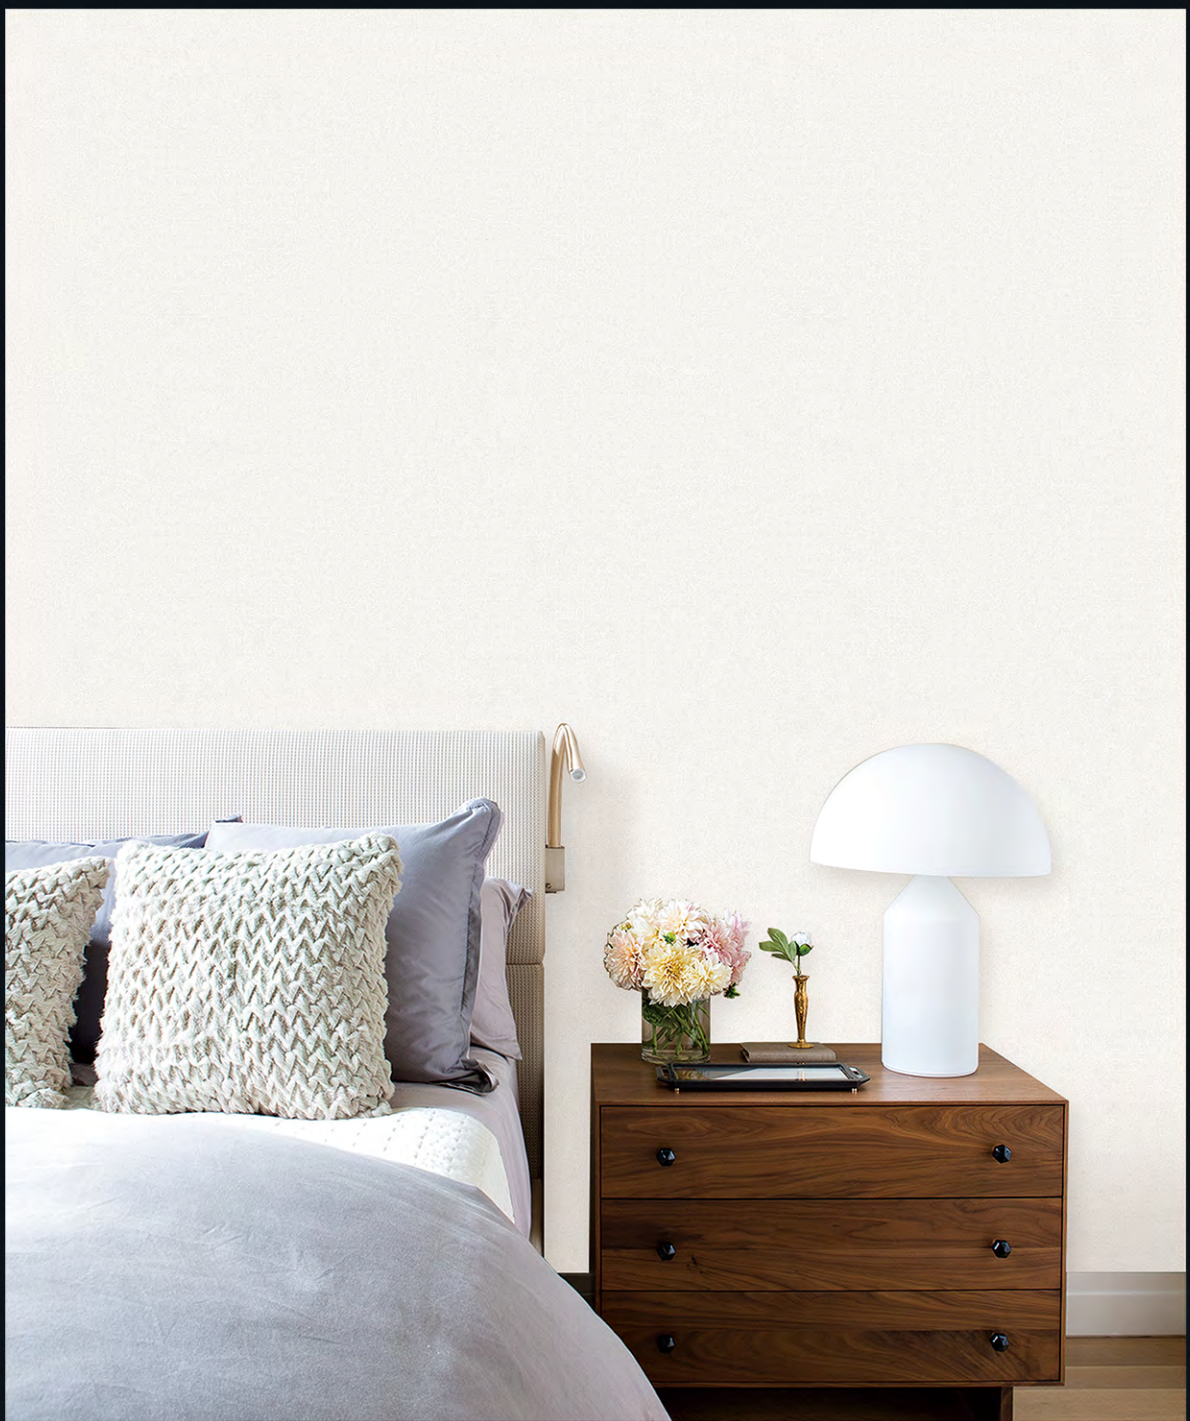

ELYSEE

WALLPAPER IS LIKE A WALL OF DRESS, LET WHOLE HOME FULL OF BE LIVELY AND VIVID EXPRESSION. ESPECIALLY PERSONALIZED AND HIGH-QUALITY RENOVATION, NEW WALLPAPER IN REALITY, DECORATIVE EFFECT AND PRACTICALITY, IS DIFFICULT TO ACHIEVE THE EFFECT OF INTERIOR WALL COATING.